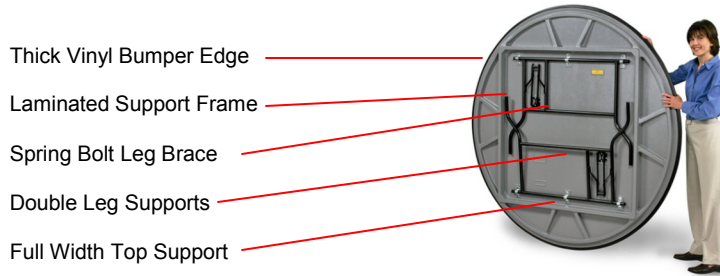

Beige Top with Brown Legs and Brown Vinyl Edge

Gray Top with Black Legs and Black Vinyl Edge

Leg braces incorporate spring loaded, case hardened steel detents for long life and fast set-up & tear-down.

Legs: Black or Brown

Wishbone style legs feature one-piece floor to tabletop support and double cross bracing for maximum strength.

Extra thick 14 gauge steel leg construction stands up to heavy use without bending. Non removable, high impact plastic leg glides protect floors.

MILL BROOK INDUSTRIES, INC.

MBI's Seating incorporates features that give you comfort, durability, value, and style.

NLW Series

3/4" Lightweight Plastic Banquet Tables

Gray Top
Black Vinyl Trim Black Legs
Available:
All Models Below

Beige Top
Brown Vinyl Trim Brown Legs
Available:
Banquet & Round Tables Only

TABLE STYLE	MODEL NO.	SIZE	WT. LBS.	PRICE
Banquet 	630NLW	30" X 72" X 29"	48	\$197.93
	830NLW	30" x 96" x 29"	62	\$209.61
Round 	R60NLW	60" diameter x 29"	60	\$287.85
	R72NLW	72" diameter x 29"	78	\$375.43
Serpentine 	S305NLW	30" x 60" radius x 29"	56	\$278.51
Standard Seminar 	618NLW	18" x 72" x 29"	38	\$163.49
	818NLW	18" x 96" x 29"	46	\$204.95
Comfort Leg Seminar 	CP618NLW	18" x 72" x 29"	39	\$170.49
	CP818NLW	18" x 96" x 29"	48	\$214.29