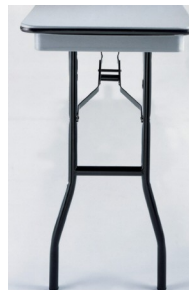

MILL BROOK INDUSTRIES, INC.

MBI's Seating incorporates features that give you comfort, durability, value, and style.

NLW Series *3/4" Lightweight Plastic Banquet Tables*

Hexalite banquet and meeting room tables meet the changing needs of today's busy public assembly facilities. The innovative construction utilizes aircraft grade, polypropylene honeycomb core material that is epoxy bonded to a durable outer shell of thermoformed ABS plastic. ABS plastic is the same material that pro football helmets are made from.

Beige Top with Brown Legs and Brown Vinyl Edge

Gray Top with Black Legs and Black Vinyl Edge

Leg braces incorporate spring loaded, case hardened steel detents for long life and fast set-up & tear-down.

Legs: Black or Brown

Wishbone style legs feature one-piece floor to tabletop support and double cross bracing for maximum strength.

Extra thick 14 gauge steel leg construction stands up to heavy use without bending. Non removable, high impact plastic leg glides protect floors.