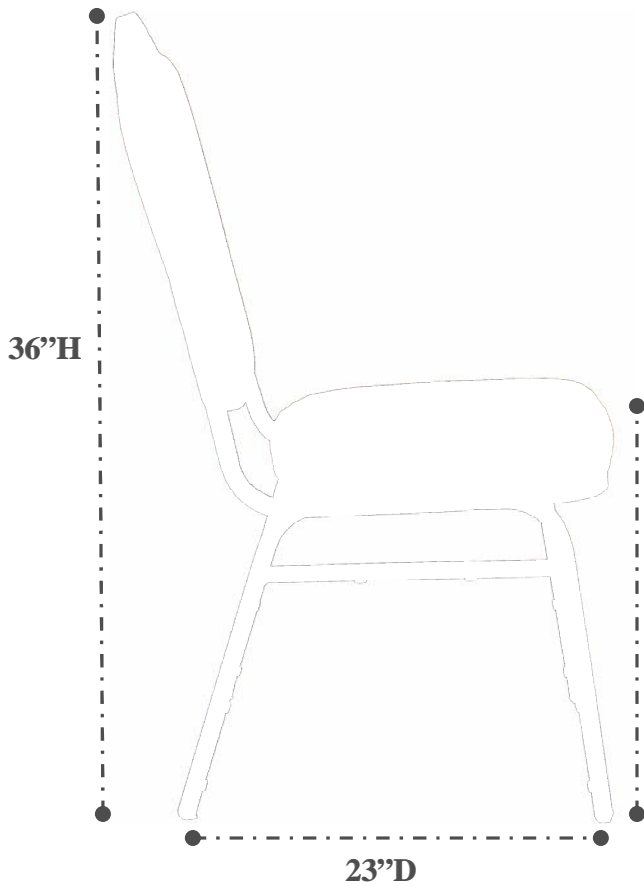

MILL BROOK INDUSTRIES, INC.

MBI's Seating incorporates features that give you comfort, durability, value, and style.

391

Crown Back Stacking Banquet Chair

19"SH

Dimensions:

Overall

Width	17"
Depth	23"
Height	36"
Weight	15 lbs.

Seat

Width	16"
Depth	15"

Floor to Seat

Height	19"

Manufacturer Limited Warranty:

Fabric & Foam:	3 Years
Frame:	3 Years

Specifications:

- Seat Foam Thickness: 2"
- Seat Foam Density: 1.8 lbs High Density
- Back Foam Thickness: 1"
- Back Foam Density: 1.5 lbs.
- Meets CA 117-E Fire Codes