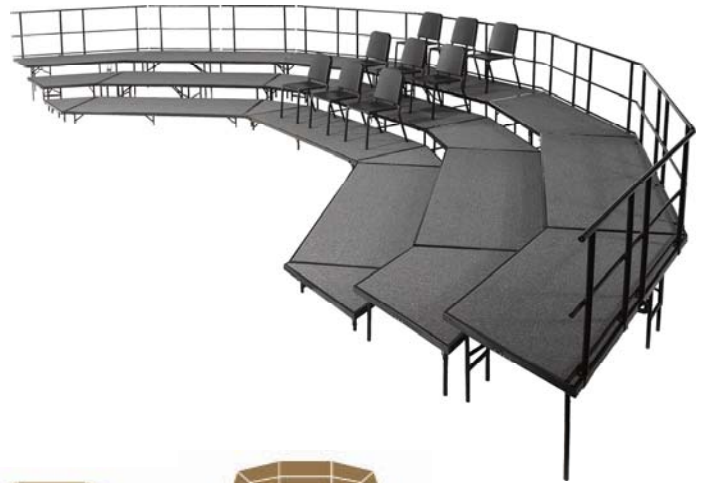

Portable Seated Risers

Carpeted units available in these choices

Using any of the below configuration, it is ideal for events that require choir/band participants attention guided the center. It is also great for maintaining an organized performance and to help facilitate instruction during practice. Guard rails are included for safety.