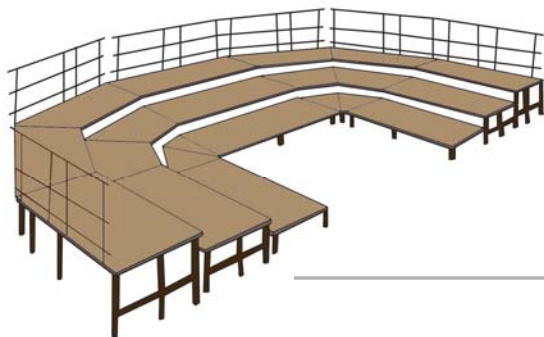

Portable Seated Risers

Carpeted units available in these choices

Using any of the below configuration, it is ideal for events that require choir/band participants attention guided the center. It is also great for maintaining an organized performance and to help facilitate instruction during practice. Guard rails are included for safety.

SEATED RISER CONFIGURATIONS

RING SET-UP

OVAL SET-UP

BOW SET-UP

Note: Sets and configurations are assembled using individual stages and pie shapes

Visit us at: www.millbrookindustries.com or call 888.540.6105

Disclaimer: Swatches for carpet and skirting may vary slightly from actual products.

Portable Stages

Portable Stage Sets /Seated Risers								
	SIZE	STYLE	HEIGHT	WEIGHT	MODEL NO.	CLASS	MANF LIST PRICE	MBI SALE PRICE
	48"D x 96"L	Carpet	(1) 8", (1) 16" & (1) 24"	452	SST48C	70	\$ 2,924.20	\$ 1,750.13
	36"D x 96"L	Carpet	(1) 8", (1) 16" & (1) 24"	352	SST36C	70	\$ 2,196.50	\$ 1,314.61
<i>All packages include (2) Guard Rails.</i>								