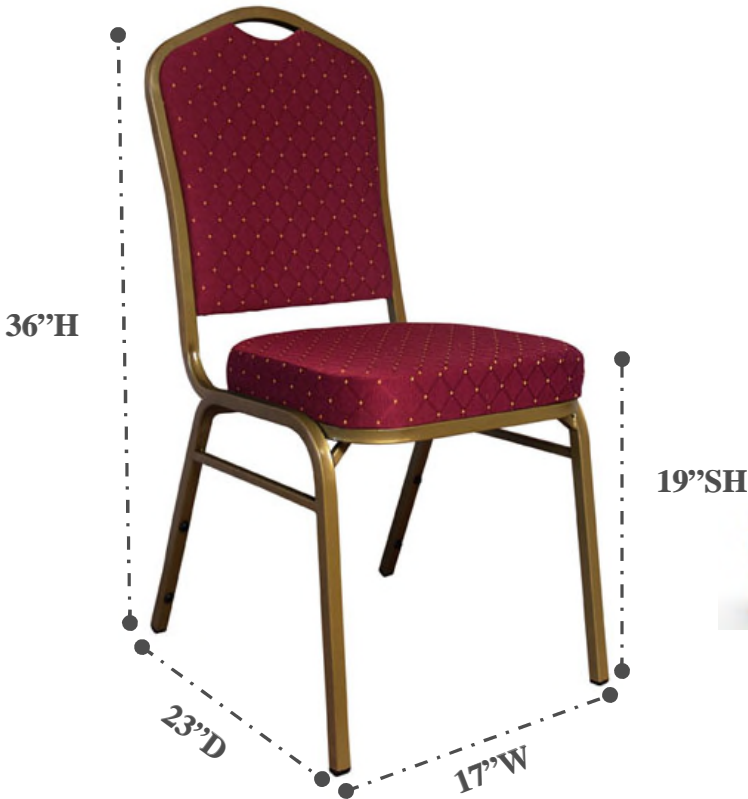

SILHOUETTE STYLE BACK

FEATURING NO EXPOSED FASTENERS FOR A CLEAN, FINISHED LOOK. DESIGNED TO FIT INSIDE THE FRAME TO PROTECT UPHOLSTERY.

BOXED SEAT

2.5" THICK SEAT, 100% POLYMER CUSHIONING WITH 1.8 LBS HIGH DENSITY FOAM FOR ADDED SUPPORT AND LONGEVITY.

SIDE STACKING SUPPORT BARS

HIGHLY RECOMMENDED FOR CHAIRS THAT ARE STACKED FREQUENTLY. THE BARS ALIGN THE CHAIRS TO STACK SQUARELY; HELPS REDUCE WEAR AND TEAR ON THE SEAT UPHOLSTERY.

HIGH CARBON STEEL FRAME

UTILIZING A 7/8" 16-GAUGE HIGH CARBON STEEL FRAME FOR UNPARALLELED STRENGTH AND DURABILITY.

NON-MAR GLIDES

NON-MARKING NYLON GLIDES STANDARD FOR ALL INDOOR SURFACES.

136-DOLLY-ACT

STACKS AND TRANSPORTS EASILY USING THE 136-DOLLY-ACT.

MILL BROOK INDUSTRIES, INC.

MBI's Seating incorporates features that give you comfort, durability, value, and style.

193A-QS

Silhouette Back Banquet Chair

Dimensions:

Overall

Width	17"
Depth	21"
Height	37"
Weight	15 lbs.