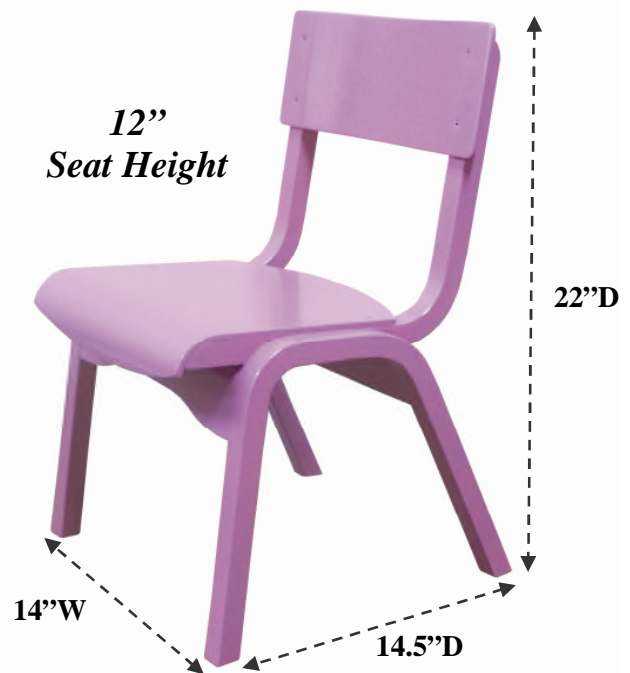

Legs: Made of 14 plys to a finished thickness of 1 1/16".

Seat frame: Made of 15 plys with a finished thickness of 1 1/16".

Chair Back & Seat panel: Made of 8 plys to a finished thickness of 3/8". The front edge is rounded for comfort.

	H512-JR (14")	H512-JR (12")
Height	25.50"	22"
Width	14"	14"
Depth	16"	14.50"
Seat Height	14"	12"
Seat Width	12"	12"
Seat Depth	12.25"	11"
Weight	6.2 lbs	5.5 lbs
Packed	1 or 2	1 or 2
Carton Wt.	16.2 or 22.4 lbs	10.5 or 16 lbs