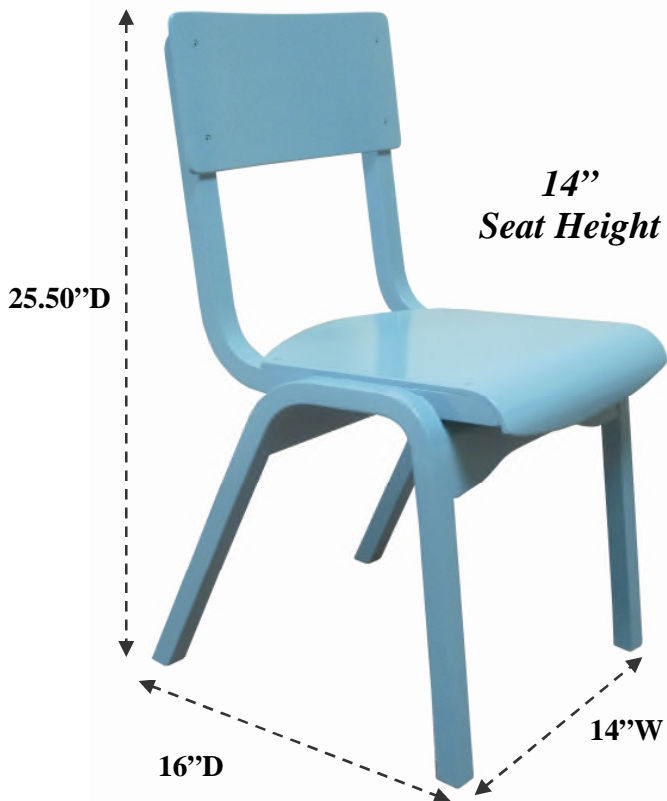

Legs: Made of 14 plys to a finished thickness of 1 1/16".

Seat frame: Made of 15 plys with a finished thickness of 1 1/16".

Chair Back & Seat panel: Made of 8 plys to a finished thickness of 3/8". The front edge is rounded for comfort.

	H512-JR (14")	H512-JR (12")
Height	25.50"	22"
Width	14"	14"
Depth	16"	14.50"
Seat Height	14"	12"
Seat Width	12"	12"
Seat Depth	12.25"	11"
Weight	6.2 lbs	5.5 lbs
Packed	1 or 2	1 or 2
Carton Wt.	16.2 or 22.4 lbs	10.5 or 16 lbs